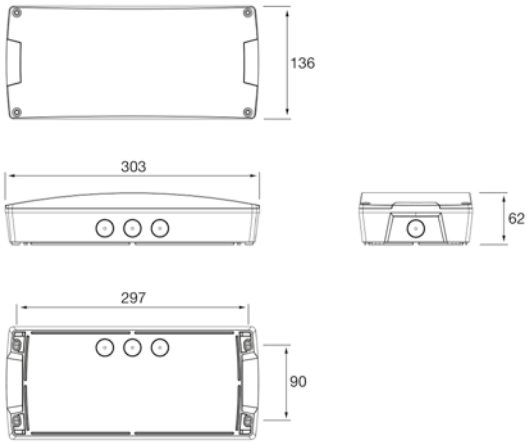

Maatschetsen

Atlantic LED R, Atlantic LED O & Atlantic LED S