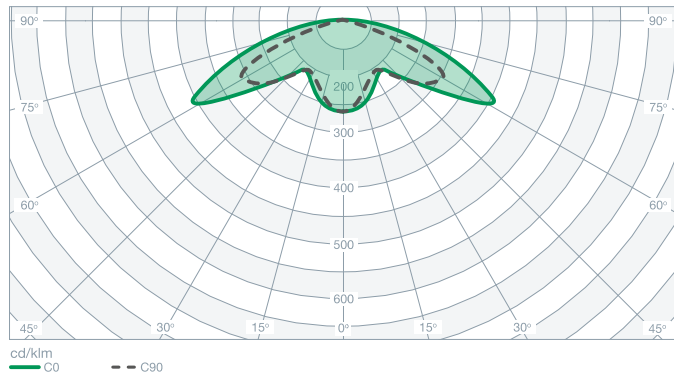

## Polaire diagrammen

Atlantic LED O-AT-CGLine+

Atlantic LED R-AT-CGLine+,  
Outdoor Atlantic LED R-AT-CGLine+ H

Atlantic LED O HB CG-S

Atlantic LED R HB CG-S