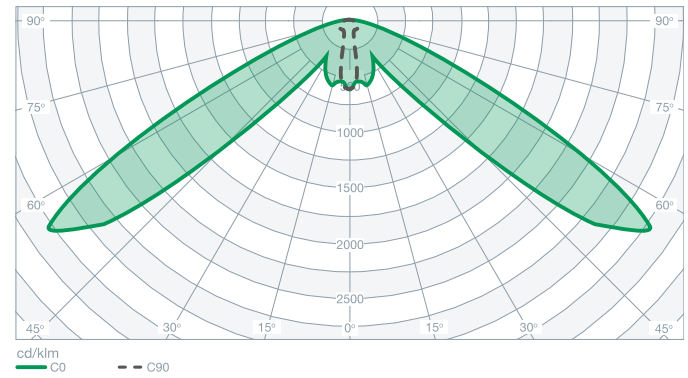

## Polaire diagrammen

Atlantic LED O-AT-CGLine+

Atlantic LED R-AT-CGLine+,  
Outdoor Atlantic LED R-AT-CGLine+ H

Atlantic LED O HB CG-S

Atlantic LED R HB CG-S