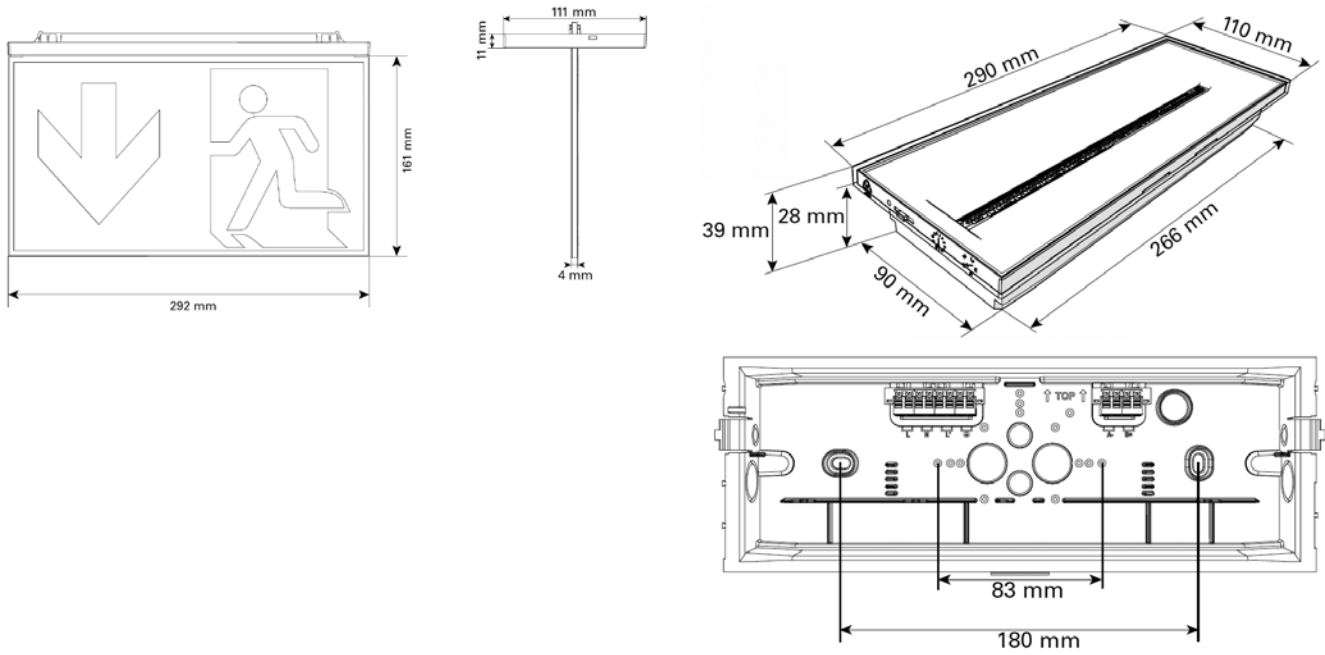

Maatschetsen

Pictogrammenoverzicht

Artikelnummer	Pictogram	Artikelomschrijving	Herkeningsafstand (m)
NEXI-PICTO-R		Transfer NexiTech LED ISO A	20
NEXI-PICTO-L		Transfer NexiTech LED ISO B	20
NEXI-PICTO-U		Transfer NexiTech LED ISO E	20
NEXI-PICTO-D		Transfer NexiTech LED ISO C	20
NEXI-PLEX-LR		NexiTech LED Plex kit 30 ISO A+B	30
NEXI-PLEX-UU		NexiTech LED Plex kit 30 ISO E+E	30
NEXI-PLEX-UB		NexiTech LED Plex kit 30 ISO E+Z	30
NEXI-PLEX-DD		NexiTech LED Plex kit 30 ISO C+C	30
NEXI-PLEX-DB		NexiTech LED Plex kit 30 ISO C+Z	30